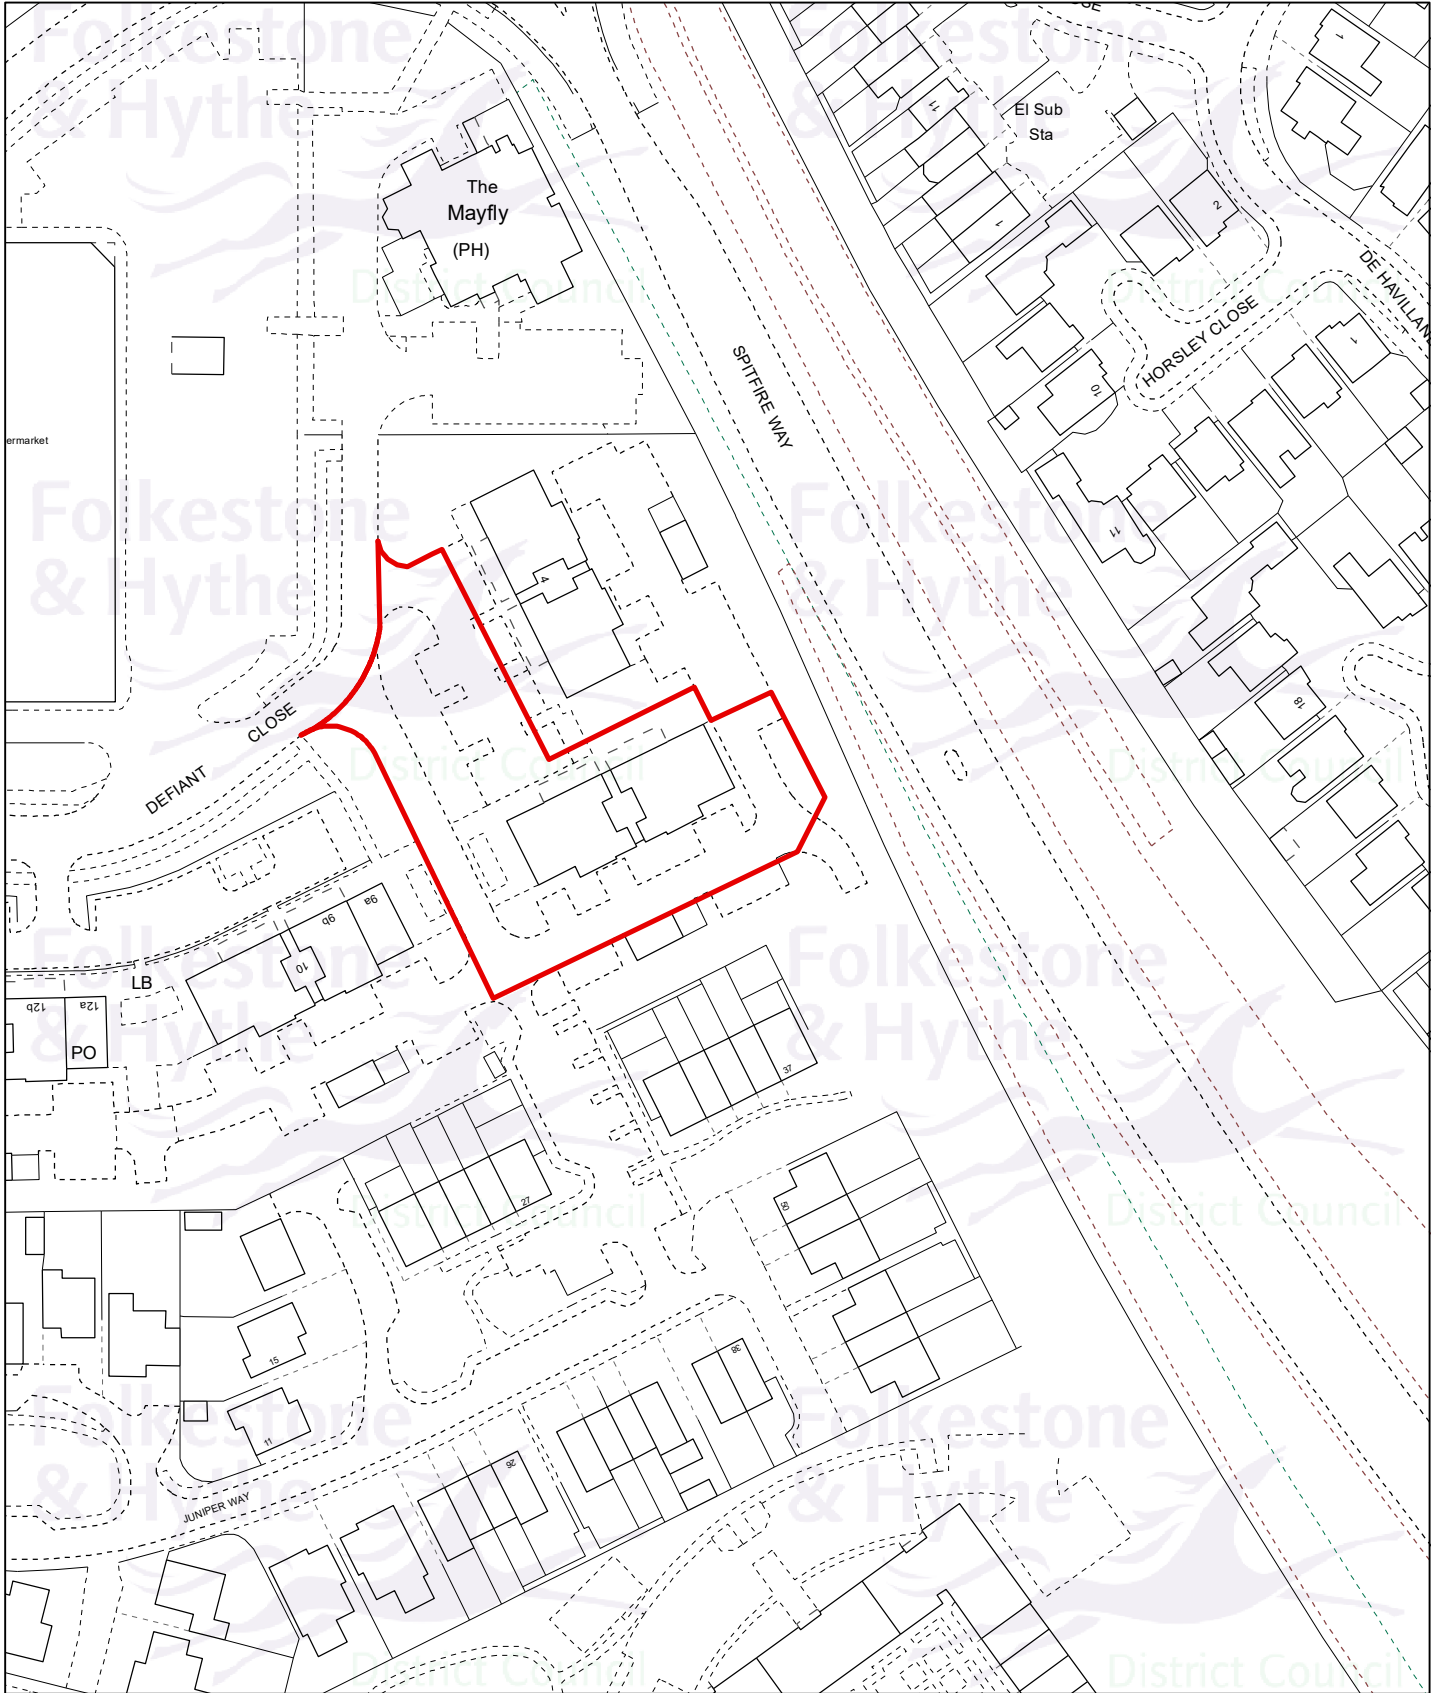

6A, 6B, 8A and 8B Defiant Close, Hawkinge, Folkestone, CT18 7SU

Drawn date:
26 May 2022

Drawn by:
A. Gheroghita

Drawing ref:
2139/CO/TG

Contains Ordnance Survey data
© Crown copyright and database right
Folkestone & Hythe District Council 100019677 - 2022

Drawn at 1:1,250 on A4